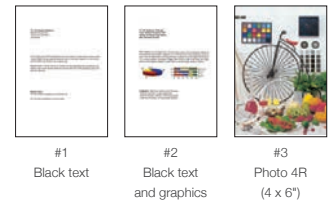

² When printed on Epson Premium Glossy Photo Paper

³ Default mode in accordance with ISO7779 for MFPs

⁴ Quoted yields are based on the ISO 24711/24712 patterns of mixed text and colour graphics with Epson methodology. Quoted yields are based on the replacement ink bottles purchased. For print quality, part of the ink from the included bottles is used for printer startup so yields could be lower than those of replacement ink bottles. Actual yields will vary due to reasons including images printed, print settings, temperature and humidity. Yields may be lower when printing infrequently or predominantly with one ink colour. Ink is used for both printing and printhead maintenance. All inks are used for both black and colour printing.

© 2020 Epson Singapore Pte Ltd. All Rights Reserved. Reproduction in part or in whole, without the written permission from Epson, is strictly prohibited. EPSON and EXCEED YOUR VISION are registered trademarks of Seiko Epson Corporation. All other product names and other company names used herein are for identification purposes only and are the trademarks or registered trademarks of their respective owners. Epson disclaims any and all rights in those marks. Print samples shown are simulations only. Specifications and product availability are subject to change without notice and may vary between countries. Please check with local Epson offices for more information.

Dealer's Stamp

Information correct at time of printing
Printed April 2020